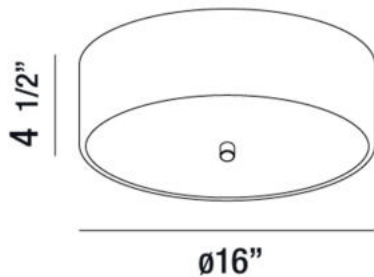

ELEMENT, 16" CEILING MOUNT

PRODUCT DETAILS

No.	:	33227-30-016
Product Color	:	BRUSHED NICKEL
Shade / Accent Colour	:	FROSTED GLASS
Diameter	:	16"
Height	:	4.5"
Weight	:	5.8lbs

LIGHT SOURCE DETAILS

Light Source Type	:	INTEGRATED LED
Input Voltage	:	120V
Bulb Voltage	:	120V
Total Wattage	:	30W
Total Lumen	:	3150lm
Kelvin	:	3000K
CRI	:	80
Dimmable	:	Yes

Options Available

ITEM NO.	FINISH	SHADE
33227-30-016	BRUSHED NICKEL	FROSTED GLASS

TECHNICAL DETAILS

Location	:	DRY
Approval	:	
Beam Angle	:	120

PROJECT INFORMATION

 Job Name: Date: Type:

 Comments: