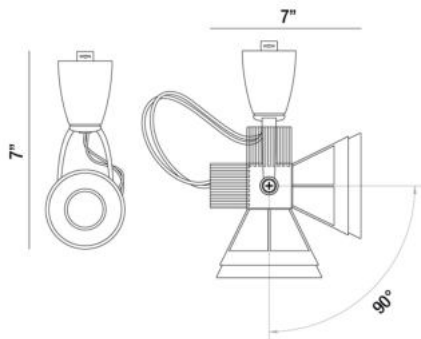

VORTEX, 1-LIGHT LED

PRODUCT DETAILS

No.	:	33218-02
Product Color	:	WHITE
Shade / Accent Colour	:	FROST
Length	:	4"
Width	:	3.125"
Height	:	7"

LIGHT SOURCE DETAILS

Light Source Type	:	INTEGRATED LED
Bulb Voltage	:	120V
Socket Type	:	LED
Total Wattage	:	6W
Total Lumen	:	500lm
Kelvin	:	3000K
CRI	:	80
Dimmable	:	Yes

Options Available

ITEM NO.	FINISH	SHADE
33218-02	WHITE	FROST
33218-34	SATIN NICKEL	FROST

TECHNICAL DETAILS

IP Rating	:	20
Location	:	DRY
Approval	:	
Title 24	:	Yes
Beam Angle	:	60
Vertical Adjustment	:	90
Horizontal Adjustment	:	350