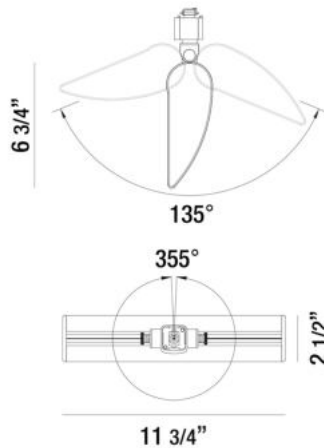

DIPPER, 1-LIGHT LED TRACK, 30W

PRODUCT DETAILS

No.	:	32993-35-01
Product Color	:	BLACK
Length	:	11.75"
Width	:	2.5"
Height	:	6.75"
Weight	:	3lbs

LIGHT SOURCE DETAILS

Light Source Type	:	INTEGRATED LED
Input Voltage	:	120V
Bulb Voltage	:	120V
Socket Type	:	LED
Total Wattage	:	30W
Total Lumen	:	2000lm
Kelvin	:	3500K
CRI	:	80
Dimmable	:	Yes

Options Available

ITEM NO.	FINISH	SHADE
32993-35-01	BLACK	
32993-35-02	WHITE	

TECHNICAL DETAILS

IP Rating	:	20
Location	:	DRY
Approval	:	
Title 24	:	Yes
Beam Angle	:	100
Vertical Adjustment	:	67.5
Horizontal Adjustment	:	355