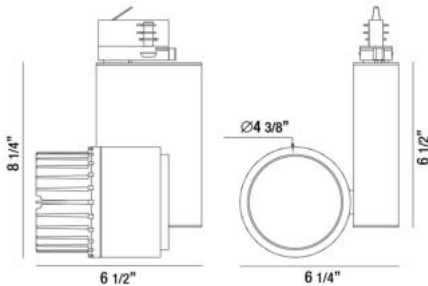

GALLERY, 1-LIGHT LED TRACK 30W

PRODUCT DETAILS

No.	:	32991-35-01
Product Color	:	BLACK
Length	:	6.5"
Width	:	6.25"
Height	:	8.25"
Weight	:	2.9lbs

LIGHT SOURCE DETAILS

Light Source Type	:	INTEGRATED LED
Input Voltage	:	120V
Bulb Voltage	:	120V
Socket Type	:	LED
Total Wattage	:	30W
Total Lumen	:	2550lm
Kelvin	:	3500K
CRI	:	80
Dimmable	:	Yes

Options Available

ITEM NO.	FINISH	SHADE
32991-35-01	BLACK	
32991-35-02	WHITE	

TECHNICAL DETAILS

IP Rating	:	20
Location	:	DRY
Approval	:	
Title 24	:	Yes
Beam Angle	:	35
Vertical Adjustment	:	90
Horizontal Adjustment	:	270