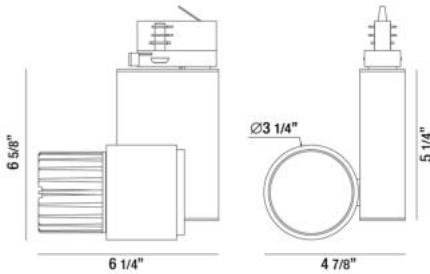

GALLERY, 1-LIGHT LED TRACK, 20W

PRODUCT DETAILS

No.	:	32990-35-01
Product Color	:	BLACK
Length	:	6.25"
Width	:	4.875"
Height	:	6.625"
Weight	:	1.9lbs

LIGHT SOURCE DETAILS

Light Source Type	:	INTEGRATED LED
Input Voltage	:	120V
Bulb Voltage	:	120V
Socket Type	:	LED
Total Wattage	:	20W
Total Lumen	:	1700lm
Kelvin	:	3500K
CRI	:	80
Dimmable	:	Yes

Options Available

ITEM NO.	FINISH	SHADE
32990-35-01	BLACK	
32990-35-02	WHITE	

TECHNICAL DETAILS

IP Rating	:	20
Location	:	DRY
Approval	:	
Title 24	:	Yes
Beam Angle	:	35
Vertical Adjustment	:	90
Horizontal Adjustment	:	270