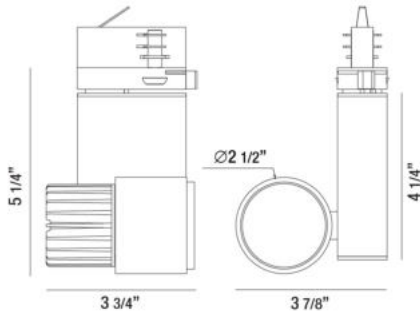

32989, 1-LIGHT 10W LED

PRODUCT DETAILS

No.	:	32989-35-01
Product Color	:	BLACK
Length	:	3.875"
Width	:	3.75"
Height	:	5.25"
Weight	:	1.3lbs

LIGHT SOURCE DETAILS

Light Source Type	:	INTEGRATED LED
Input Voltage	:	120V
Bulb Voltage	:	120V
Socket Type	:	LED
Total Wattage	:	10W
Total Lumen	:	850lm
Kelvin	:	3500K
CRI	:	80
Dimmable	:	Yes

Options Available

ITEM NO.	FINISH	SHADE
32989-35-01	BLACK	
32989-35-02	WHITE	

TECHNICAL DETAILS

IP Rating	:	20
Location	:	DRY
Approval	:	
Title 24	:	Yes
Beam Angle	:	35
Vertical Adjustment	:	90
Horizontal Adjustment	:	270