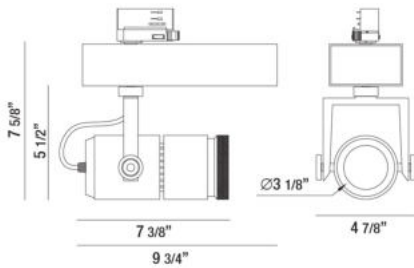

### PRODUCT DETAILS

No.	:	32988-35-01
Product Color	:	BLACK
Length	:	9.75"
Width	:	4.875"
Height	:	7.625"
Weight	:	4.4lbs

### LIGHT SOURCE DETAILS

Light Source Type	:	INTEGRATED LED
Input Voltage	:	120V
Bulb Voltage	:	120V
Socket Type	:	LED
Total Wattage	:	35W
Total Lumen	:	2950lm
Kelvin	:	3500K
CRI	:	80
Dimmable	:	Yes

### TECHNICAL DETAILS

IP Rating	:	20
Location	:	DRY
Approval	:	
Title 24	:	Yes
Beam Angle	:	10-70
Vertical Adjustment	:	90
Horizontal Adjustment	:	270