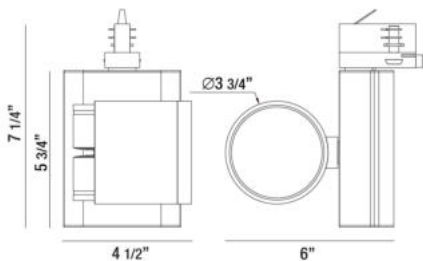

32986, 1-LIGHT 30W LED

PRODUCT DETAILS

No.	:	32986-35-02
Product Color	:	WHITE
Length	:	6"
Width	:	4.5"
Height	:	7.25"
Weight	:	2.2lbs

LIGHT SOURCE DETAILS

Light Source Type	:	INTEGRATED LED
Input Voltage	:	120V
Bulb Voltage	:	120V
Socket Type	:	LED
Total Wattage	:	30W
Total Lumen	:	2500lm
Kelvin	:	3500K
CRI	:	80
Dimmable	:	Yes

Options Available

ITEM NO.	FINISH	SHADE
32986-35-02	WHITE	

TECHNICAL DETAILS

IP Rating	:	20
Location	:	DRY
Approval	:	
Title 24	:	Yes
Beam Angle	:	38
Vertical Adjustment	:	90
Horizontal Adjustment	:	270

PROJECT INFORMATION