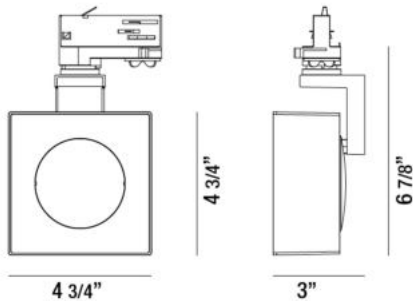

### PRODUCT DETAILS

No.	:	32984-35-3-01
Product Color	:	BLACK
Length	:	4.75"
Width	:	3"
Height	:	6.875"
Weight	:	2.4lbs

### TECHNICAL DETAILS

IP Rating	:	20
Location	:	DRY
Approval	:	
Title 24	:	Yes
Beam Angle	:	10/20/30
Vertical Adjustment	:	90
Horizontal Adjustment	:	350