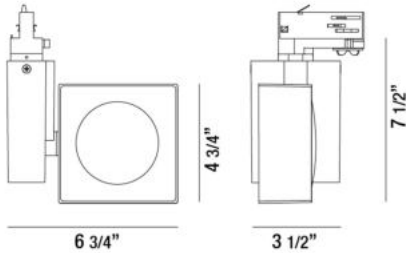

32983, 1-LIGHT 30W LED

PRODUCT DETAILS

No.	:	32983-35-3-01
Product Color	:	BLACK
Length	:	6.75"
Width	:	3.5"
Height	:	7.5"
Weight	:	1.4lbs

LIGHT SOURCE DETAILS

Light Source Type	:	INTEGRATED LED
Input Voltage	:	120V
Bulb Voltage	:	120V
Socket Type	:	LED
Total Wattage	:	30W
Total Lumen	:	2800lm
Kelvin	:	3500K
CRI	:	80
Dimmable	:	Yes

Options Available

ITEM NO.	FINISH	SHADE
32983-35-3-01	BLACK	
32983-35-3-02	WHITE	

TECHNICAL DETAILS

IP Rating	:	20
Location	:	DRY
Approval	:	
Title 24	:	Yes
Beam Angle	:	10/20/30
Vertical Adjustment	:	90
Horizontal Adjustment	:	350