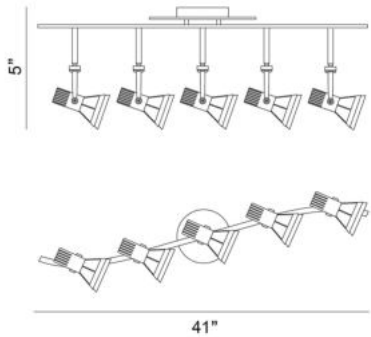

### PRODUCT DETAILS

No.	:	32755-015
Product Color	:	SATIN NICKEL
Shade / Accent Colour	:	FROST
Length	:	41"
Width	:	6.875"
Height	:	5"
Weight	:	5.9lbs

### TECHNICAL DETAILS

IP Rating	:	20
Location	:	DRY
Approval	:	
Title 24	:	Yes
Beam Angle	:	60
Vertical Adjustment	:	90
Horizontal Adjustment	:	350