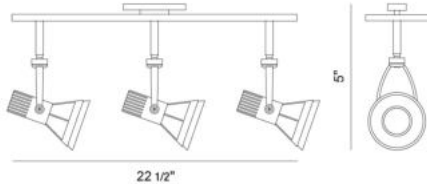

VORTEX, 3-LIGHT 18W LED

PRODUCT DETAILS

No.	:	32754-018
Product Color	:	SATIN NICKEL
Shade / Accent Colour	:	FROST
Length	:	22.5"
Width	:	6.875"
Height	:	5"
Weight	:	3.8lbs

LIGHT SOURCE DETAILS

Light Source Type	:	INTEGRATED LED
Input Voltage	:	120V
Bulb Voltage	:	120V
Socket Type	:	LED
Total Wattage	:	18W
Total Lumen	:	1500lm
Kelvin	:	3000K
CRI	:	80
Dimmable	:	Yes

Options Available

ITEM NO.	FINISH	SHADE
32754-018	SATIN NICKEL	FROST

TECHNICAL DETAILS

IP Rating	:	20
Location	:	DRY
Approval	:	
Title 24	:	Yes
Beam Angle	:	60
Vertical Adjustment	:	90
Horizontal Adjustment	:	350