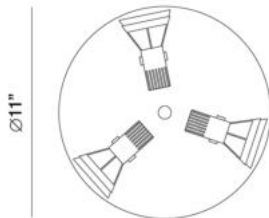

VORTEX, 3-LIGHT 18W LED

PRODUCT DETAILS

No.	:	32753-011
Product Color	:	SATIN NICKEL
Shade / Accent Colour	:	FROST
Diameter	:	11"
Height	:	5"
Weight	:	3.2lbs

LIGHT SOURCE DETAILS

Light Source Type	:	INTEGRATED LED
Input Voltage	:	120V
Bulb Voltage	:	120V
Socket Type	:	LED
Total Wattage	:	18W
Total Lumen	:	1500lm
Kelvin	:	3000K
CRI	:	80
Dimmable	:	Yes

Options Available

ITEM NO.	FINISH	SHADE
32753-011	SATIN NICKEL	FROST

TECHNICAL DETAILS

IP Rating	:	20
Location	:	DRY
Approval	:	
Title 24	:	Yes
Beam Angle	:	60
Vertical Adjustment	:	90
Horizontal Adjustment	:	350