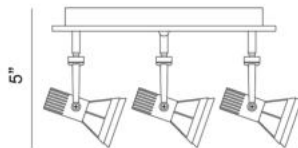

VORTEX, 3-LIGHT 18W LED

PRODUCT DETAILS

No.	:	32753-011
Product Color	:	SATIN NICKEL
Shade / Accent Colour	:	FROST
Diameter	:	11"
Height	:	5"
Weight	:	3.2lbs

LIGHT SOURCE DETAILS

Light Source Type	:	INTEGRATED LED
Input Voltage	:	120V
Bulb Voltage	:	120V
Socket Type	:	LED
Total Wattage	:	18W
Total Lumen	:	1500lm
Kelvin	:	3000K
CRI	:	80
Dimmable	:	Yes

Options Available

ITEM NO.	FINISH	SHADE
32753-011	SATIN NICKEL	FROST

TECHNICAL DETAILS

IP Rating	:	20
Location	:	DRY
Approval	:	
Title 24	:	Yes
Beam Angle	:	60
Vertical Adjustment	:	90
Horizontal Adjustment	:	350