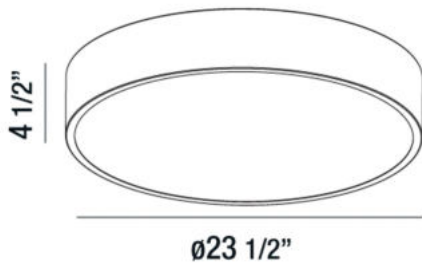

PROJECT INFORMATION

Job Name: Date: Type:

Comments: