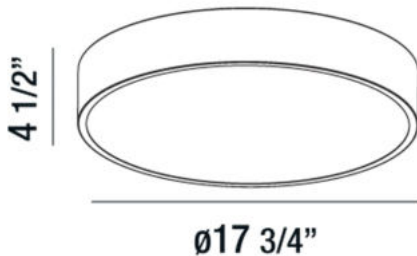

NAPOLEON, 18" CEILING MOUNT

PRODUCT DETAILS

No.	:	32694-017
Product Color	:	WHITE
Shade / Accent Colour	:	WHITE ACRYLIC
Diameter	:	17.75"
Height	:	4.5"
Weight	:	3lbs

LIGHT SOURCE DETAILS

Light Source Type	:	INTEGRATED LED
Input Voltage	:	120V
Bulb Voltage	:	120V
Total Wattage	:	30W
Total Lumen	:	2700lm
Kelvin	:	3000K
CRI	:	80
Dimmable	:	Yes

Options Available

ITEM NO.	FINISH	SHADE
32694-017	WHITE	WHITE ACRYLIC

TECHNICAL DETAILS

Location	:	DRY
Approval	:	

PROJECT INFORMATION

 Job Name: Date: Type:

 Comments: