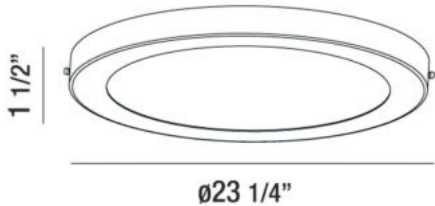

BRANT, 24" CEILING MOUNT

Options Available

ITEM NO.	FINISH	SHADE
32692-35-021	PLATINUM	WHITE ACRYLIC

PRODUCT DETAILS

No.	:	32692-35-021
Product Color	:	PLATINUM
Shade / Accent Colour	:	WHITE ACRYLIC
Diameter	:	23.75"
Height	:	1.5"
Weight	:	1.8lbs

LIGHT SOURCE DETAILS

Light Source Type	:	INTEGRATED LED
Input Voltage	:	120V
Bulb Voltage	:	120V
Total Wattage	:	27W
Total Lumen	:	3000lm
Kelvin	:	3500K
CRI	:	80
Dimmable	:	Yes

TECHNICAL DETAILS

Location	:	DRY
Approval	:	
Beam Angle	:	120