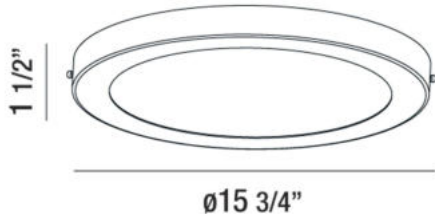

## BRANT, 16" CEILING MOUNT

### PRODUCT DETAILS

No.	:	32690-30-019
Product Color	:	WHITE
Shade / Accent Colour	:	WHITE ACRYLIC
Diameter	:	15.75"
Height	:	1.5"
Weight	:	1.5lbs