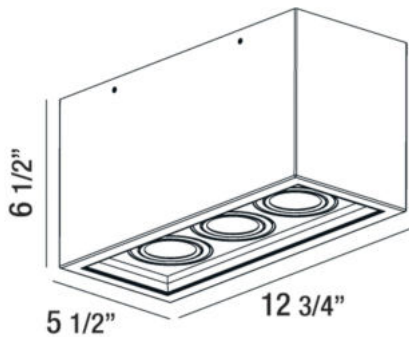

SANTO, 13" CEILING MOUNT

PRODUCT DETAILS

No.	:	32689-013
Product Color	:	WHITE
Shade / Accent Colour	:	METAL
Length	:	12.75"
Width	:	5.5"
Height	:	6.5"
Weight	:	6.7lbs

LIGHT SOURCE DETAILS

Light Source Type	:	INTEGRATED LED
Input Voltage	:	120V
Bulb Voltage	:	120V
Total Wattage	:	33W
Total Lumen	:	2550lm
Kelvin	:	3000K
CRI	:	80
Dimmable	:	Yes

Options Available

ITEM NO.	FINISH	SHADE
32689-013	WHITE	METAL

TECHNICAL DETAILS

Location	:	DRY
Approval	:	
Beam Angle	:	24

PROJECT INFORMATION

 Job Name: Date: Type:

 Comments: