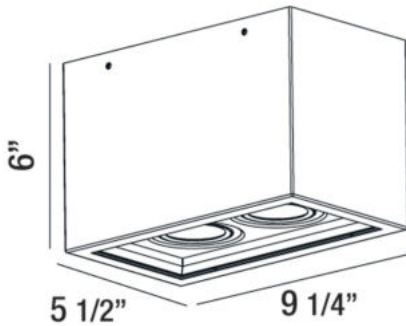

TECHNICAL DETAILS

Location	:	DRY
Approval	:	
Beam Angle	:	24

PROJECT INFORMATION

Job Name: Date: Type:

Comments: