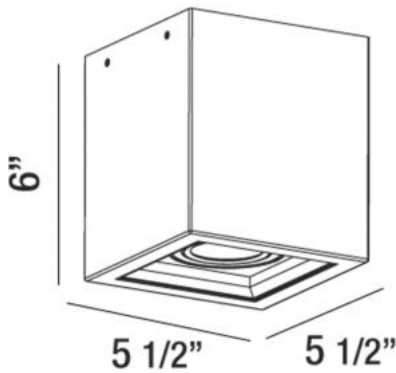

SANTO, 6" CEILING MOUNT

PRODUCT DETAILS

No.	:	32687-019
Product Color	:	WHITE
Shade / Accent Colour	:	METAL
Length	:	5.5"
Width	:	5.5"
Height	:	6"
Weight	:	3lbs

LIGHT SOURCE DETAILS

Light Source Type	:	INTEGRATED LED
Input Voltage	:	120V
Bulb Voltage	:	120V
Total Wattage	:	11W
Total Lumen	:	850lm
Kelvin	:	3000K
CRI	:	80
Dimmable	:	Yes

Options Available

ITEM NO.	FINISH	SHADE
32687-019	WHITE	METAL

TECHNICAL DETAILS

Location	:	DRY
Approval	:	
Beam Angle	:	24

PROJECT INFORMATION

Job Name: Date: Type:

Comments: