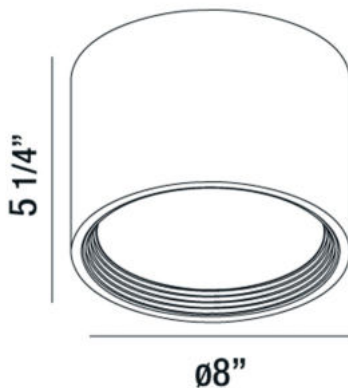

PROJECT INFORMATION

Job Name: Date: Type:

Comments: