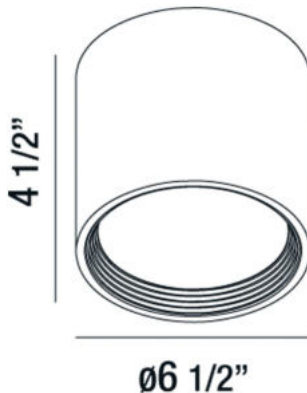

PROJECT INFORMATION

Job Name: Date: Type:

Comments: