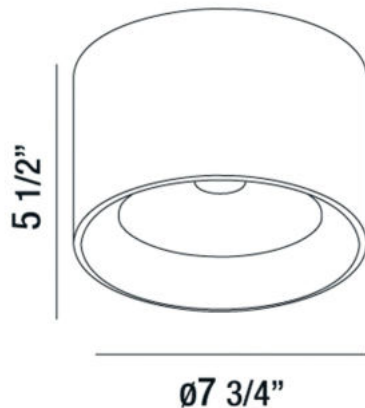

PROJECT INFORMATION

Job Name: Date: Type:

Comments: