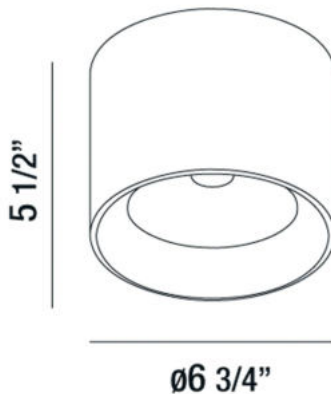

PARKWAY, 7" CEILING MOUNT

PRODUCT DETAILS

No.	:	32681-017
Product Color	:	WHITE
Shade / Accent Colour	:	CLEAR LENS
Diameter	:	6.75"
Height	:	5.5"
Weight	:	1.7lbs

LIGHT SOURCE DETAILS

Light Source Type	:	INTEGRATED LED
Input Voltage	:	120V
Bulb Voltage	:	120V
Total Wattage	:	20W
Total Lumen	:	1960lm
Kelvin	:	3000K
CRI	:	80
Dimmable	:	Yes

Options Available

ITEM NO.	FINISH	SHADE
32681-017	WHITE	CLEAR LENS

TECHNICAL DETAILS

Location	:	DRY
Approval	:	

PROJECT INFORMATION

 Job Name: Date: Type:

 Comments: