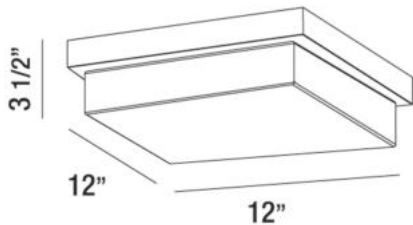

PROJECT INFORMATION

Job Name: Date: Type:

Comments: