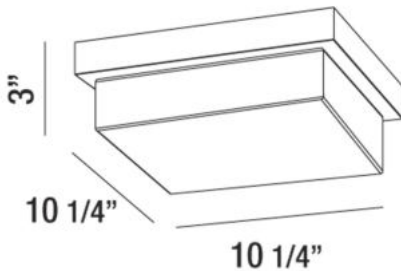

TECHNICAL DETAILS

Location	:	DRY
Approval	:	

PROJECT INFORMATION

Job Name: Date: Type:

Comments: