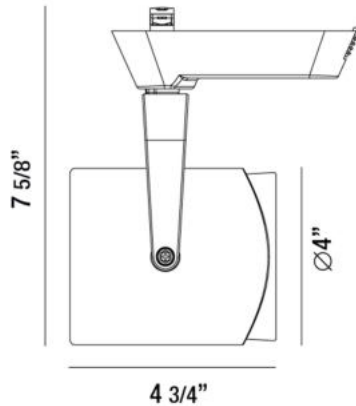

### PRODUCT DETAILS

No.	:	32367-35-01
Product Color	:	BLACK
Shade / Accent Colour	:	CLEAR
Length	:	7"
Width	:	4"
Height	:	7.625"
Weight	:	3.1lbs

### TECHNICAL DETAILS

IP Rating	:	20
Location	:	DRY
Approval	:	
Title 24	:	Yes
Beam Angle	:	24 TO 60
Vertical Adjustment	:	90
Horizontal Adjustment	:	340