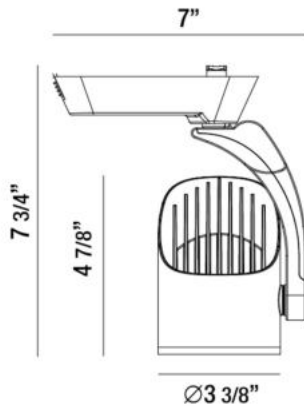

32365, 1-LIGHT 20W LED

PRODUCT DETAILS

No.	:	32365-35-01
Product Color	:	BLACK
Shade / Accent Colour	:	CLEAR
Length	:	7"
Width	:	3.375"
Height	:	7.75"
Weight	:	1.3lbs

LIGHT SOURCE DETAILS

Light Source Type	:	INTEGRATED LED
Input Voltage	:	120V
Bulb Voltage	:	120V
Socket Type	:	LED
Total Wattage	:	20W
Total Lumen	:	1400lm
Kelvin	:	3500K
CRI	:	90
Dimmable	:	Yes

Options Available

ITEM NO.	FINISH	SHADE
32365-35-01	BLACK	CLEAR
32365-35-02	WHITE	CLEAR

TECHNICAL DETAILS

IP Rating	:	20
Location	:	DRY
Approval	:	
Title 24	:	Yes
Beam Angle	:	24
Vertical Adjustment	:	90
Horizontal Adjustment	:	340