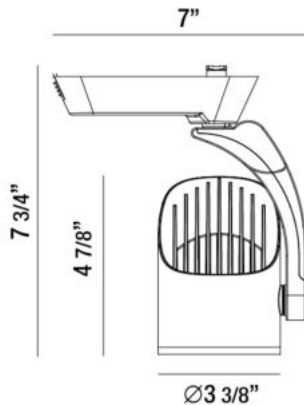

### PRODUCT DETAILS

No.	:	32364-35-01
Product Color	:	BLACK
Shade / Accent Colour	:	CLEAR
Length	:	7"
Width	:	3.375"
Height	:	7.75"
Weight	:	1lbs

### TECHNICAL DETAILS

IP Rating	:	20
Location	:	DRY
Approval	:	
Title 24	:	Yes
Beam Angle	:	24
Vertical Adjustment	:	90
Horizontal Adjustment	:	340