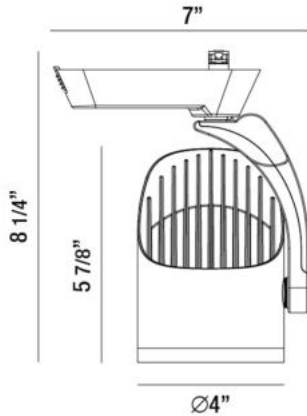

32363, 1-LIGHT 40W LED

PRODUCT DETAILS

No.	:	32363-35-01
Product Color	:	BLACK
Shade / Accent Colour	:	CLEAR
Length	:	7"
Width	:	4"
Height	:	8.25"
Weight	:	2lbs

LIGHT SOURCE DETAILS

Light Source Type	:	INTEGRATED LED
Input Voltage	:	120V
Bulb Voltage	:	120V
Socket Type	:	LED
Total Wattage	:	40W
Total Lumen	:	2800lm
Kelvin	:	3500K
CRI	:	90
Dimmable	:	Yes

Options Available

ITEM NO.	FINISH	SHADE
32363-35-01	BLACK	CLEAR
32363-35-02	WHITE	CLEAR

TECHNICAL DETAILS

IP Rating	:	20
Location	:	DRY
Approval	:	
Title 24	:	Yes
Beam Angle	:	24
Vertical Adjustment	:	90
Horizontal Adjustment	:	340