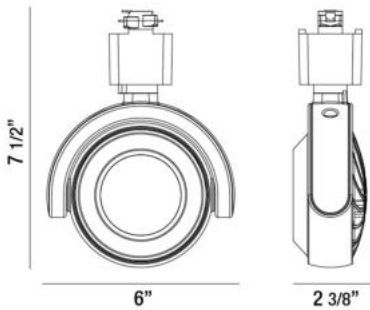

### PRODUCT DETAILS

No.	:	32362-35-01
Product Color	:	BLACK
Shade / Accent Colour	:	CLEAR
Length	:	6"
Width	:	2.375"
Height	:	7.5"
Weight	:	1.4lbs

### LIGHT SOURCE DETAILS

Light Source Type	:	INTEGRATED LED
Input Voltage	:	120V
Bulb Voltage	:	120V
Socket Type	:	LED
Total Wattage	:	40W
Total Lumen	:	2800lm
Kelvin	:	3500K
CRI	:	80
Dimmable	:	Yes

### TECHNICAL DETAILS

IP Rating	:	20
Location	:	DRY
Approval	:	
Title 24	:	Yes
Beam Angle	:	24
Vertical Adjustment	:	90