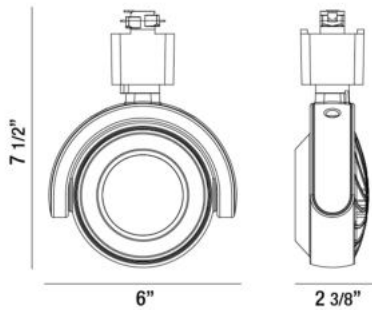

32361, 1-LIGHT 30W LED

PRODUCT DETAILS

No.	:	32361-35-01
Product Color	:	BLACK
Shade / Accent Colour	:	CLEAR
Length	:	6"
Width	:	2.375"
Height	:	7.5"
Weight	:	1.4lbs

LIGHT SOURCE DETAILS

Light Source Type	:	INTEGRATED LED
Input Voltage	:	120V
Bulb Voltage	:	120V
Socket Type	:	LED
Total Wattage	:	30W
Total Lumen	:	2100lm
Kelvin	:	3500K
CRI	:	80
Dimmable	:	Yes

Options Available

ITEM NO.	FINISH	SHADE
32361-35-01	BLACK	CLEAR
32361-35-02	WHITE	CLEAR

TECHNICAL DETAILS

IP Rating	:	20
Location	:	DRY
Approval	:	
Title 24	:	Yes
Beam Angle	:	24
Vertical Adjustment	:	90
Horizontal Adjustment	:	340