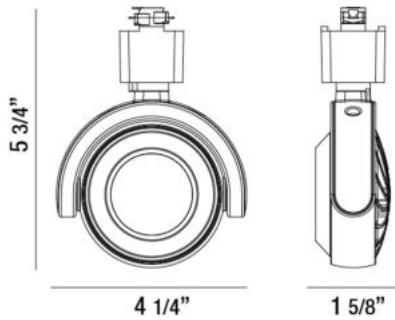

32360, 1-LIGHT 20W LED

PRODUCT DETAILS

No.	:	32360-35-01
Product Color	:	BLACK
Shade / Accent Colour	:	CLEAR
Length	:	4.25"
Width	:	1.625"
Height	:	5.75"
Weight	:	0.5lbs

LIGHT SOURCE DETAILS

Light Source Type	:	INTEGRATED LED
Input Voltage	:	120V
Bulb Voltage	:	120V
Socket Type	:	LED
Total Wattage	:	20W
Total Lumen	:	1400lm
Kelvin	:	3500K
CRI	:	80
Dimmable	:	Yes

Options Available

ITEM NO.	FINISH	SHADE
32360-35-01	BLACK	CLEAR
32360-35-02	WHITE	CLEAR

TECHNICAL DETAILS

IP Rating	:	20
Location	:	DRY
Approval	:	
Title 24	:	Yes
Beam Angle	:	24
Vertical Adjustment	:	90
Horizontal Adjustment	:	340