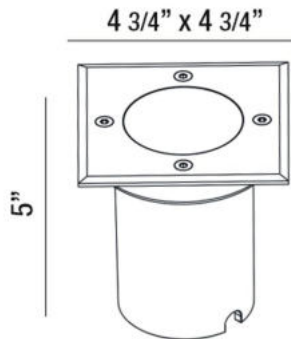

PROJECT INFORMATION

Job Name: Date: Type:

Comments: