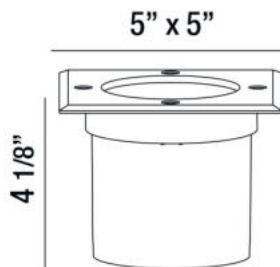

PROJECT INFORMATION

Job Name: Date: Type:

Comments: