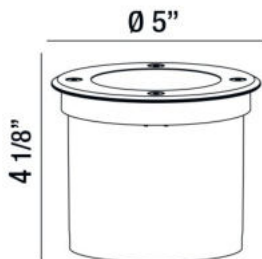

32189, INGROUND, ROUND, 1X7W LED, STAINLESS STL

PRODUCT DETAILS

No.	:	32189-018
Product Color	:	STAINLESS STEEL
Diameter	:	5"
Height	:	4.125"
Weight	:	1.5lbs

LIGHT SOURCE DETAILS

Light Source Type	:	INTEGRATED LED
Input Voltage	:	120V
Bulb Voltage	:	120V
Socket Type	:	LED
Total Wattage	:	7W
Total Lumen	:	473lm
Kelvin	:	3000K
CRI	:	80
Dimmable	:	No

Options Available

ITEM NO.	FINISH	SHADE
32189-018	STAINLESS STEEL	

TECHNICAL DETAILS

Driver	:	Electronic driver 120V 50/60Hz
IP Rating	:	67
Location	:	WET
Approval	:	
Title 24	:	Yes
Beam Angle	:	25

PROJECT INFORMATION