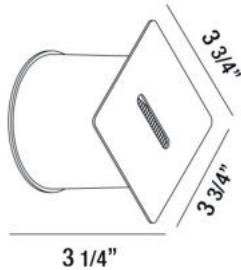

32151, OUTDOOR INWALL,3W,LED

PRODUCT DETAILS

No.	:	32151-015
Product Color	:	STAINLESS STEEL
Width	:	3.75"
Height	:	3.75"
Ext	:	3.25"
Weight	:	0.8lbs

LIGHT SOURCE DETAILS

Light Source Type	:	INTEGRATED LED
Input Voltage	:	120V
Bulb Voltage	:	120V
Socket Type	:	LED
Total Wattage	:	3W
Total Lumen	:	60lm
Kelvin	:	3000K
CRI	:	80
Dimmable	:	No

Options Available

ITEM NO.	FINISH	SHADE
32151-015	STAINLESS STEEL	

TECHNICAL DETAILS

Driver	:	Electronic driver 120V 50/60Hz
IP Rating	:	65
Location	:	WET
Approval	:	
Title 24	:	Yes

PROJECT INFORMATION

 Job Name: Date: Type: