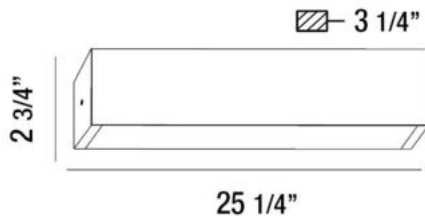

ANELLO, WALL MOUNT

PRODUCT DETAILS

No.	:	32122-015
Product Color	:	CHROME
Product Material	:	METAL
Shade / Accent Colour	:	FROSTED
Shade / Accent Material	:	GLASS
Width	:	25.25"
Height	:	2.75"
Ext	:	3.25"
Weight	:	6.6lbs

LIGHT SOURCE DETAILS

Light Source Type	:	INTEGRATED LED
Input Voltage	:	120V
Bulb Voltage	:	120V
Total Wattage	:	24W
Total Lumen	:	2400lm
Kelvin	:	3000K
CRI	:	80+
Dimmable	:	Yes

Options Available

ITEM NO.	FINISH	SHADE
32122-015	CHROME	FROSTED

TECHNICAL DETAILS

Mounting	:	Up or Down
Location	:	DRY
Approval	:	

PROJECT INFORMATION

Job Name: Date: Type:

Comments: