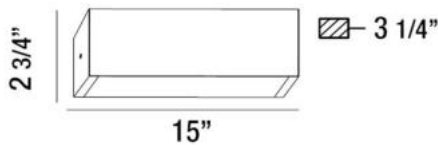

ANELLO, WALL MOUNT

PRODUCT DETAILS

No.	:	32121-018
Product Color	:	CHROME
Product Material	:	METAL
Shade / Accent Colour	:	FROSTED
Shade / Accent Material	:	GLASS
Width	:	15"
Height	:	2.75"
Ext	:	3.25"
Weight	:	11lbs

LIGHT SOURCE DETAILS

Light Source Type	:	INTEGRATED LED
Input Voltage	:	120V
Bulb Voltage	:	120V
Total Wattage	:	12W
Total Lumen	:	1200lm
Kelvin	:	3000K
CRI	:	80+
Dimmable	:	Yes

Options Available

ITEM NO.	FINISH	SHADE
32121-018	CHROME	FROSTED

TECHNICAL DETAILS

Mounting	:	Up or Down
Approval	:	

PROJECT INFORMATION

Job Name: Date: Type:

Comments: