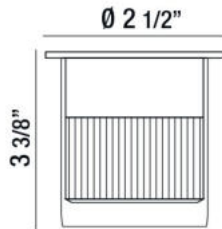

32097, INGROUND, ROUND, 1X4.5W LED, BLACK

PRODUCT DETAILS

No.	:	32097-016
Product Color	:	BLACK
Length	:	2.5"
Width	:	2.5"
Diameter	:	2.125"
Height	:	3.375"
Weight	:	0.8lbs

LIGHT SOURCE DETAILS

Light Source Type	:	INTEGRATED LED
Input Voltage	:	12V
Bulb Voltage	:	12V
Socket Type	:	LED
Total Wattage	:	4.5W
Total Lumen	:	250lm
Kelvin	:	3000K
CRI	:	80
Dimmable	:	No

Options Available

ITEM NO.	FINISH	SHADE
32097-016	BLACK	

TECHNICAL DETAILS

Driver	:	Driver not included 12V AC/DC
IP Rating	:	67
Location	:	WET
Approval	:	
Title 24	:	Yes
Beam Angle	:	25

PROJECT INFORMATION