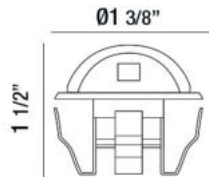

32095, DECK LIGHT KIT,DIRECTIONAL,6X0.4W,LED

PRODUCT DETAILS

No.	:	32095-012
Product Color	:	STAINLESS STEEL
Diameter	:	1.375"
Height	:	1.5"
Weight	:	1.7lbs

LIGHT SOURCE DETAILS

Light Source Type	:	INTEGRATED LED
Input Voltage	:	120V
Bulb Voltage	:	120V
Socket Type	:	LED
Total Wattage	:	2.4W
Total Lumen	:	60lm
Kelvin	:	3000K
CRI	:	80

TECHNICAL DETAILS

Driver	:	Electronic driver 120V 50/60Hz
IP Rating	:	67
Location	:	WET
Approval	:	
Title 24	:	Yes
Cut Hole Diameter	:	0.813"

Options Available

ITEM NO.	FINISH	SHADE
32095-012	STAINLESS STEEL	