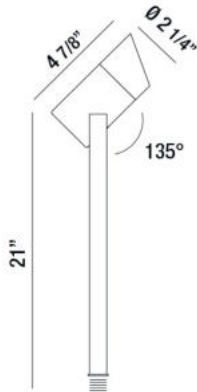

### PRODUCT DETAILS

No.	:	31975-018
Product Color	:	BRONZE
Width	:	4.875"
Diameter	:	2.25"
Height	:	21"
Weight	:	1.5lbs

### TECHNICAL DETAILS

IP Rating	:	65
Location	:	WET
Approval	:	
Title 24	:	Yes
Beam Angle	:	40
Vertical Adjustment	:	135