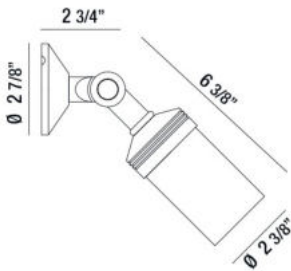

31974, TREE MOUNT SPOT, 3X2W,LED, SOLID BRASS

PRODUCT DETAILS

No.	:	31974-011
Product Color	:	ANTIQUE BRONZE
Length	:	7.5"
Diameter	:	2.8125"
Weight	:	1.6lbs

LIGHT SOURCE DETAILS

Light Source Type	:	INTEGRATED LED
Input Voltage	:	12V
Bulb Voltage	:	12V
Socket Type	:	LED
Total Wattage	:	6W
Total Lumen	:	300lm
Kelvin	:	2700K
CRI	:	80
Dimmable	:	No

Options Available

ITEM NO.	FINISH	SHADE
31974-011	ANTIQUÉ BRONZE	

TECHNICAL DETAILS

IP Rating	:	65
Location	:	WET
Approval	:	
Title 24	:	Yes
Beam Angle	:	38

PROJECT INFORMATION

Job Name: Date: Type:

Comments: