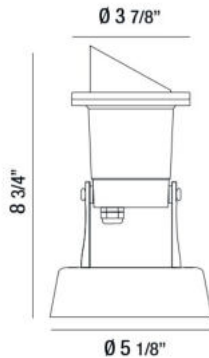

31960, POND LIGHT,6W,LED,SOLID BRASS

PRODUCT DETAILS

No.	:	31960-014
Product Color	:	ANTIQUE BRONZE
Diameter	:	5"
Height	:	7.75"
Weight	:	5.7lbs

LIGHT SOURCE DETAILS

Light Source Type	:	INTEGRATED LED
Input Voltage	:	12V
Bulb Voltage	:	12V
Socket Type	:	LED
Total Wattage	:	6W
Total Lumen	:	300lm
Kelvin	:	2700K
CRI	:	80
Dimmable	:	No

Options Available

ITEM NO.	FINISH	SHADE
31960-014	ANTIQUÉ BRONZE	

TECHNICAL DETAILS

IP Rating	:	68
Location	:	WET
Approval	:	
Title 24	:	Yes
Beam Angle	:	40

PROJECT INFORMATION

 Job Name: Date: Type:

 Comments: