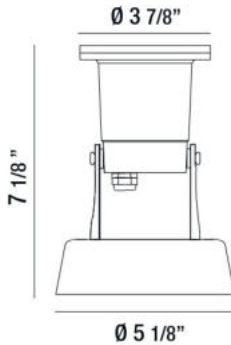

31959, UNDERWATER, 3X2W, LED, SOLID BRASS

PRODUCT DETAILS

No.	:	31959-018
Product Color	:	ANTIQUÉ BRONZE
Width	:	5.125"
Diameter	:	3.875"
Height	:	7.125"
Weight	:	4.4lbs

LIGHT SOURCE DETAILS

Light Source Type	:	INTEGRATED LED
Input Voltage	:	12V
Bulb Voltage	:	12V
Socket Type	:	LED
Total Wattage	:	6W
Total Lumen	:	300lm
Kelvin	:	2700K
CRI	:	80
Dimmable	:	No

Options Available

ITEM NO.	FINISH	SHADE
31959-018	ANTIQUÉ BRONZE	

TECHNICAL DETAILS

IP Rating	:	68
Location	:	WET
Approval	:	
Title 24	:	Yes
Beam Angle	:	40

PROJECT INFORMATION

 Job Name: Date: Type:

 Comments: