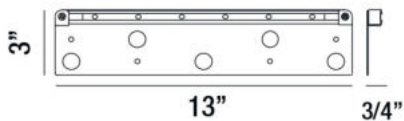

31958, HARDSCAPE LIGHT, 1.4W, LED, ALU

PRODUCT DETAILS

No.	:	31958-011
Product Color	:	BRONZE
Length	:	13"
Width	:	0.75"
Height	:	3"
Weight	:	0.9lbs

LIGHT SOURCE DETAILS

Light Source Type	:	INTEGRATED LED
Input Voltage	:	12V
Bulb Voltage	:	12V
Socket Type	:	LED
Total Wattage	:	1.2W
Total Lumen	:	130lm
Kelvin	:	3500K
CRI	:	80

Options Available

ITEM NO.	FINISH	SHADE
31958-011	BRONZE	

TECHNICAL DETAILS

IP Rating	:	65
Location	:	WET
Approval	:	
Title 24	:	Yes

PROJECT INFORMATION

 Job Name: Date: Type:

 Comments: