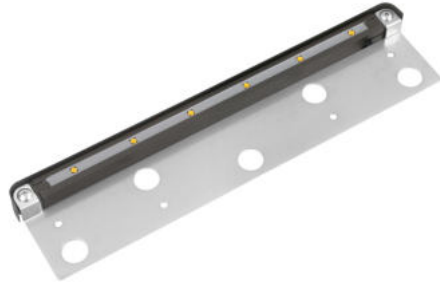

31958, HARDSCAPE LIGHT, 1.4W, LED, ALU

PRODUCT DETAILS

No.	:	31958-011
Product Color	:	BRONZE
Length	:	13"
Width	:	0.75"
Height	:	3"
Weight	:	0.9lbs

LIGHT SOURCE DETAILS

Light Source Type	:	INTEGRATED LED
Input Voltage	:	12V
Bulb Voltage	:	12V
Socket Type	:	LED
Total Wattage	:	1.2W
Total Lumen	:	130lm
Kelvin	:	3500K
CRI	:	80

Options Available

ITEM NO.	FINISH	SHADE
31958-011	BRONZE	

TECHNICAL DETAILS

IP Rating	:	65
Location	:	WET
Approval	:	
Title 24	:	Yes

PROJECT INFORMATION

 Job Name: Date: Type:

 Comments: