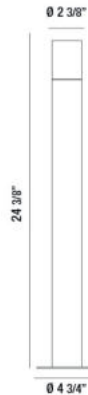

Options Available

ITEM NO.	FINISH	SHADE
31948-012	ANTIQUÉ BRONZE