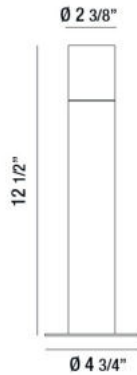

31947, BOLLARD, 3X2W, LED

PRODUCT DETAILS

No.	:	31947-015
Product Color	:	ANTIQUE BRONZE
Width	:	4.75"
Diameter	:	2.375"
Height	:	12.5"
Weight	:	2.2lbs

LIGHT SOURCE DETAILS

Light Source Type	:	INTEGRATED LED
Input Voltage	:	12V
Bulb Voltage	:	12V
Socket Type	:	LED
Total Wattage	:	6W
Total Lumen	:	250lm
Kelvin	:	2700K
CRI	:	80
Dimmable	:	No

Options Available

ITEM NO.	FINISH	SHADE
31947-015	ANTIQUE BRONZE	

TECHNICAL DETAILS

IP Rating	:	65
Location	:	WET
Approval	:	
Title 24	:	Yes

PROJECT INFORMATION

 Job Name: Date: Type:

 Comments: