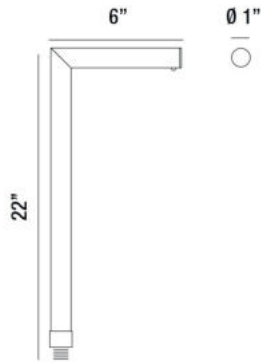

PROJECT INFORMATION

Job Name: Date: Type:

Comments: