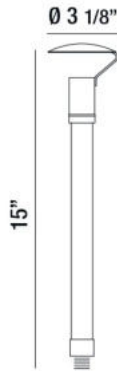

31944, PATH LIGHT,3W,LED,SOLID BRASS,ANTIQUE BRZ

PRODUCT DETAILS

No.	:	31944-014
Product Color	:	ANTIQUE BRONZE
Diameter	:	3.125"
Height	:	15"
Weight	:	1.5lbs

LIGHT SOURCE DETAILS

Light Source Type	:	INTEGRATED LED
Input Voltage	:	12V
Bulb Voltage	:	12V
Socket Type	:	LED
Total Wattage	:	3W
Total Lumen	:	150lm
Kelvin	:	2700K
CRI	:	80

TECHNICAL DETAILS

IP Rating	:	65
Approval	:	
Title 24	:	Yes

Options Available

ITEM NO.	FINISH	SHADE
31944-014	ANTIQUE BRONZE	

PROJECT INFORMATION

Job Name: Date: Type:

Comments: